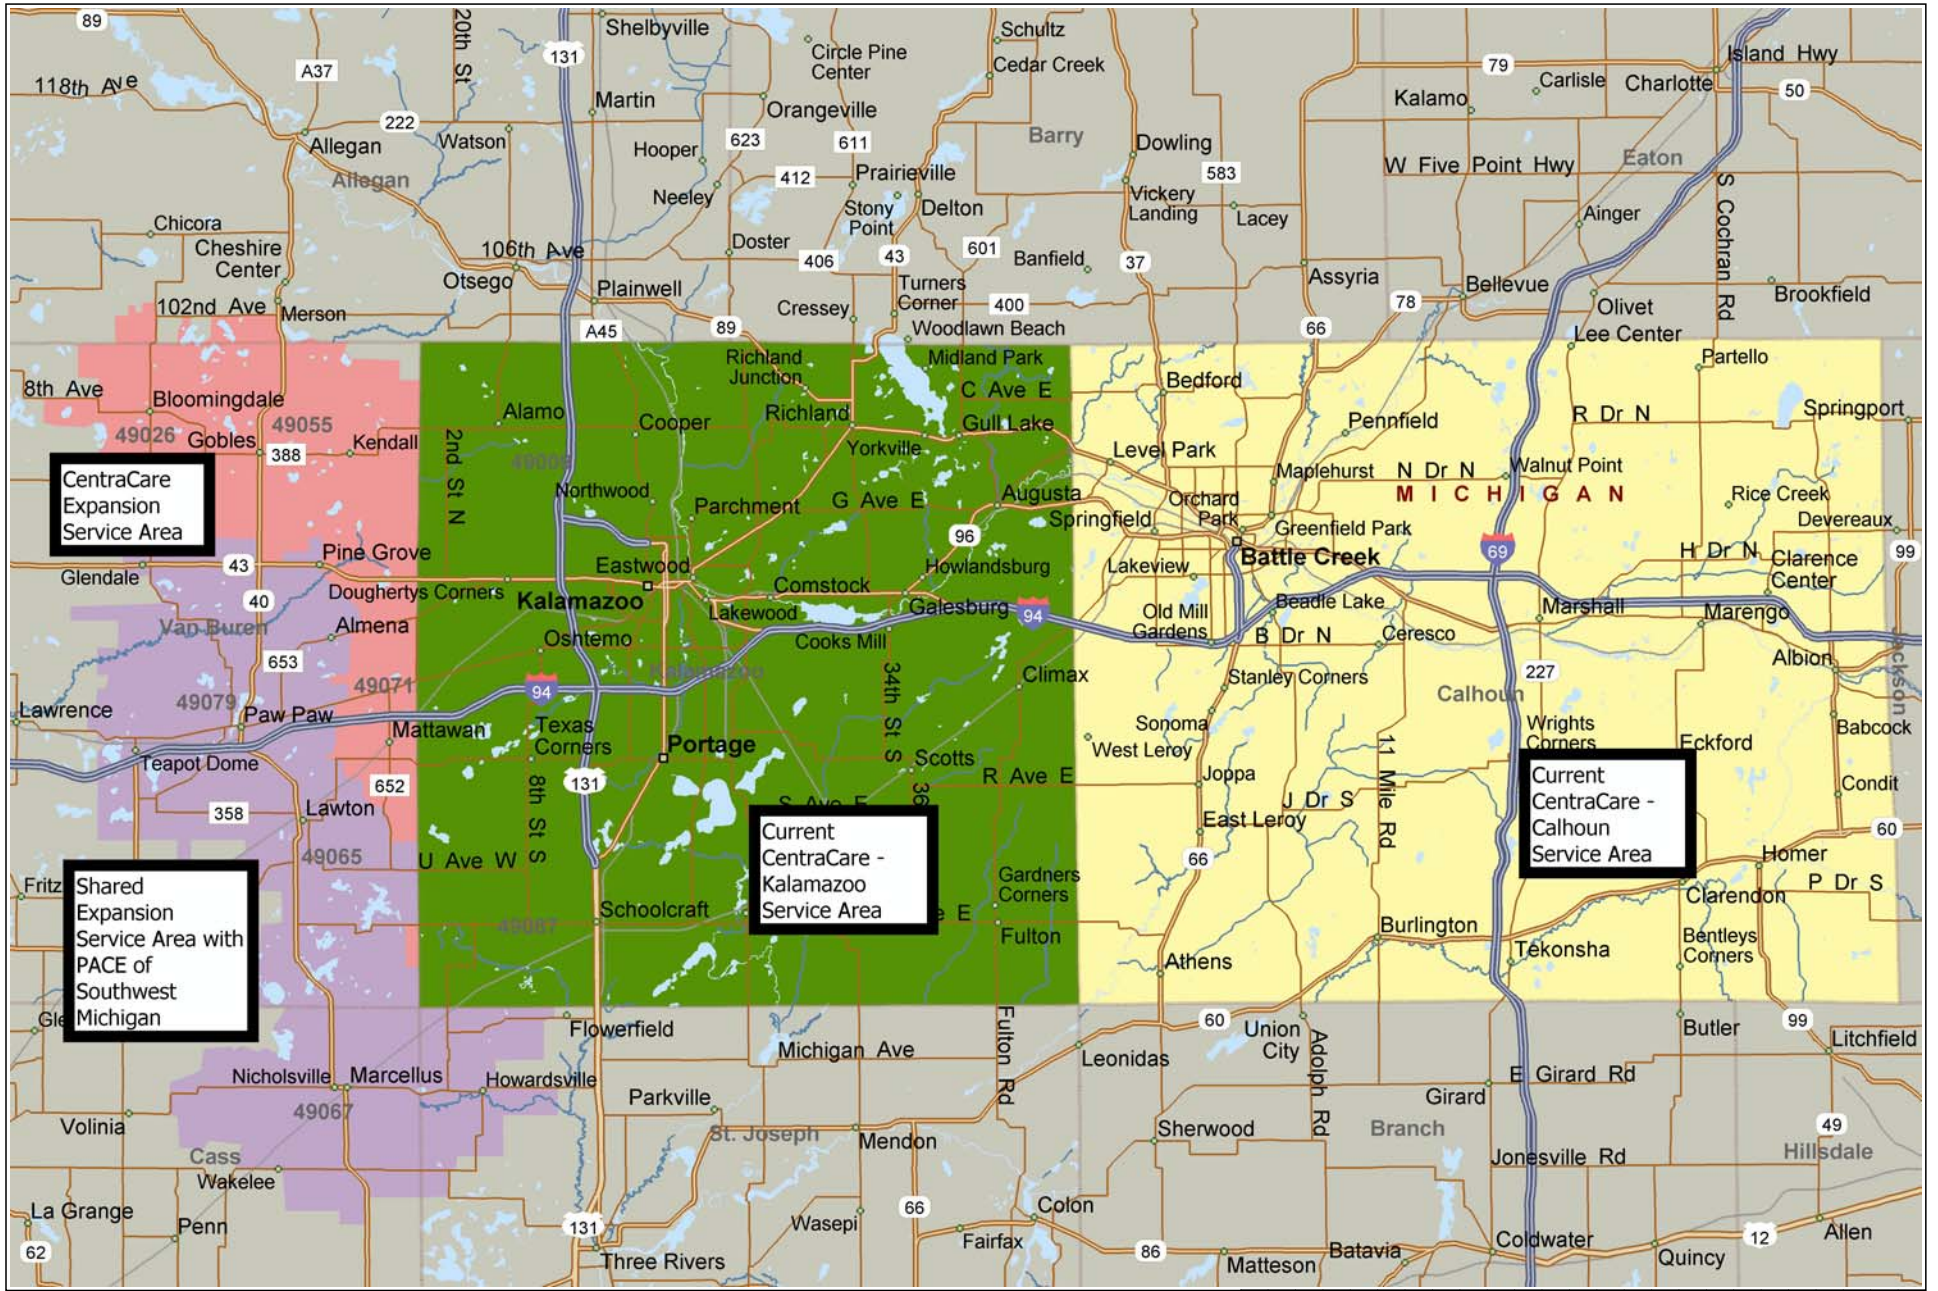

CentraCare Service Area

Copyright © and (P) 1988–2009 Microsoft Corporation and/or its suppliers. All rights reserved. <http://www.microsoft.com/mappoint/>
 Certain mapping and direction data © 2009 NAVTEQ. All rights reserved. The Data for areas of Canada includes information taken with permission from Canadian authorities, including: © Her Majesty the Queen in Right of Canada, © Queen's Printer for Ontario. NAVTEQ and NAVTEQ ON BOARD are trademarks of NAVTEQ. © 2009 Tele Atlas North America, Inc. All rights reserved. Tele Atlas and Tele Atlas North America are trademarks of Tele Atlas, Inc. © 2009 by Applied Geographic Systems. All rights reserved.